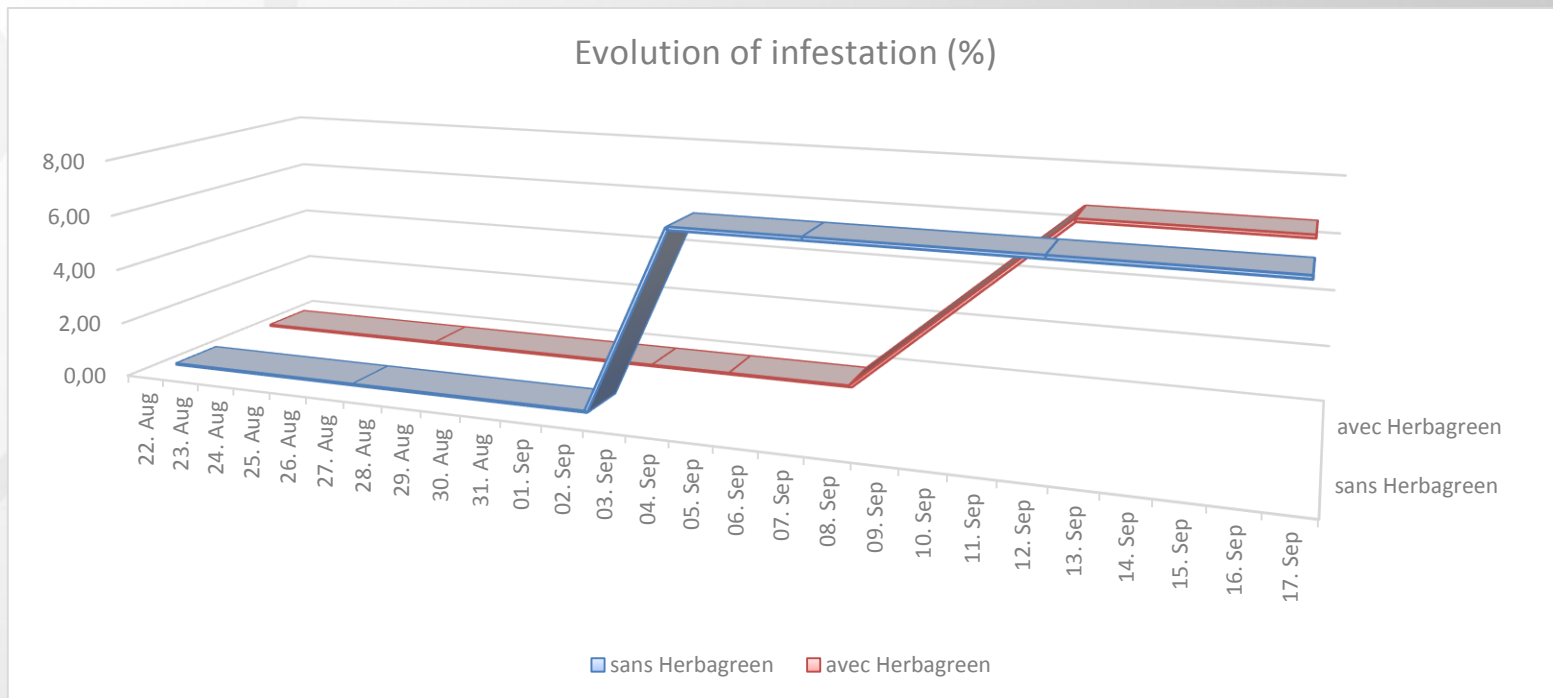

Realised by: Sanovita

Testing Parameter: Earlier Ripening, fruit quality

Control

herbagen®

Tomatoe

Country: Morocco - ACIL - (Domaine du Prince Moulay Ismail, Meknes)

Year: 2015

Crop: Tomatoe

Trial: Field Trail

Realised by: Maia Afrique

Testing Parameter: Shelf Life (Air condition)

Tomatoe

Country: Morocco - ACIL - (Domaine du Prince Moulay Ismail, Meknes)

Year: 2015

Crop: Tomatoe

Trial: Field Trail